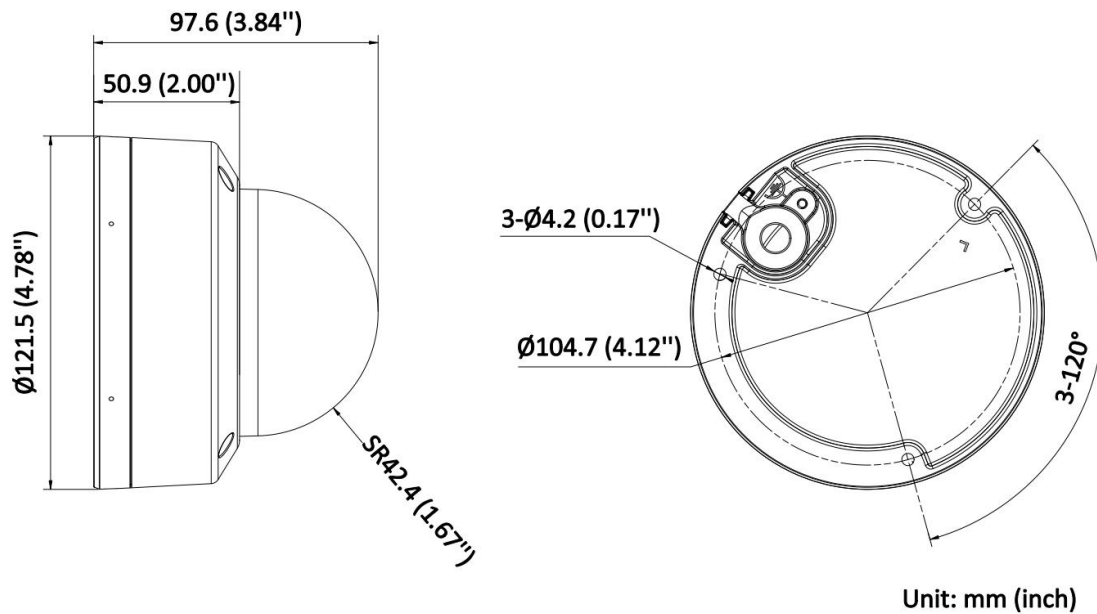

kilometers (1.24 miles) away from coastlines, as well as areas affected by acid rain.
No specific protection	Hikvision products at this level are equipped for use in areas where no specific anti-corrosion protection is needed.

▪ **Available Model**

- DS-2CD2146G2H-ISU(2.8mm)
- DS-2CD2146G2H-ISU(4mm)
- DS-2CD2146G2H-ISU(4mm)(BK BLACK)
- DS-2CD2146G2H-I(2.8mm)
- DS-2CD2146G2H-I(4mm)
- DS-2CD2146G2H-ISU(2.8mm)/BLACK

▪ **Dimension**

▪ **Accessory**

▪ **Optional**

DS-1272ZJ-120	DS-220AZJ-145-WA	DS-1275ZJ-S-SUS	DS-1275ZJ-SUS	DS-1276ZJ-SUS
DS-1272ZJ-120B	DS-1271ZJ-120	DS-1280ZJ-DM46	DS-220AZJ-130-WA	DS-4221ZJ-WC