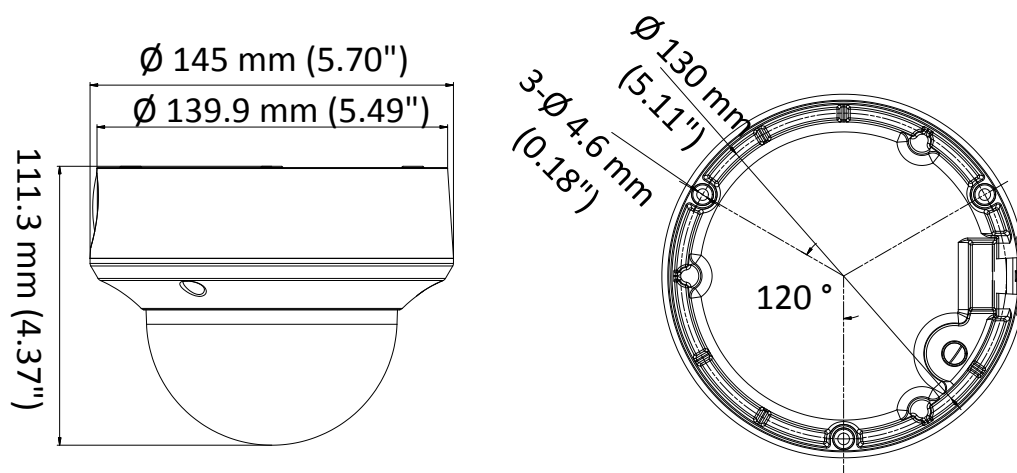

Order Model

DS-2CE5AH0T-VPIT3ZF, DS-2CE5AH0T-AVPIT3ZF

Dimension