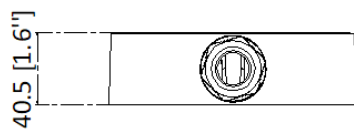

DS-2280ZJ-WA140

Junction box

Key Feature

- Junction box

Specification

Model	DS-2280ZJ-WA140
Color	White
Weight	Approx.359.4 g (0.79 lb.)
Material	Aluminum + stainless steel + silicone + EVA
Dimension	Ø140 mm × 40.5mm (Ø5.5" × 1.6 ")

Available Model

DS-2280ZJ-WA140

Dimension

Unit: mm(inch)

Camera Mounting Hole (mm)	Camera Mounting Hole (inch)
Double Gang(4*M4)	Double Gang(4*M0.2'')
φ130(3*M4)	φ5.1''(3*M0.2'')
φ128(3*M4)	φ5''(3*M0.2'')
Wall Mounting Hole (mm)	Wall Mounting Hole (inch)
φ88.5(4*φ4.5)	φ3.5''(4*φ0.2'')