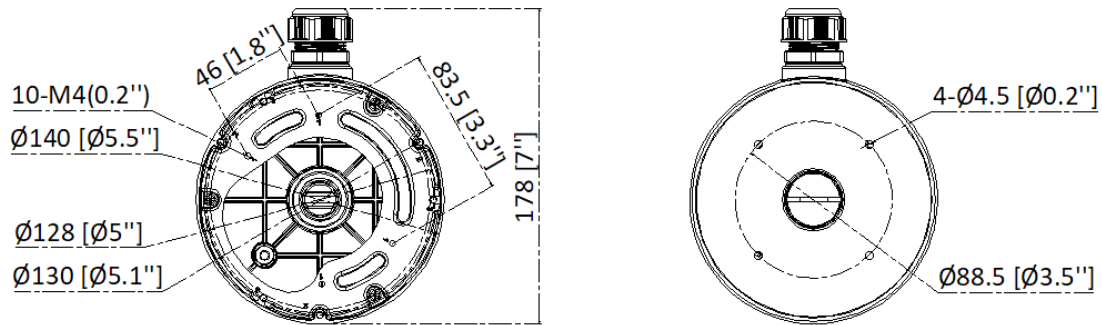

DS-2280ZJ-WA140

Junction box

Key Feature

- Junction box

Specification

Model	DS-2280ZJ-WA140
Color	White
Weight	Approx.359.4 g (0.79 lb.)
Material	Aluminum + stainless steel + silicone + EVA
Dimension	Ø140 mm × 40.5mm (Ø5.5" × 1.6 ")

Available Model

DS-2280ZJ-WA140

Dimension

Unit: mm(inch)

Camera Mounting Hole (mm)	Camera Mounting Hole (inch)
Double Gang(4*M4)	Double Gang(4*M0.2'')
φ130(3*M4)	φ5.1''(3*M0.2'')
φ128(3*M4)	φ5''(3*M0.2'')
Wall Mounting Hole (mm)	Wall Mounting Hole (inch)
φ88.5(4*φ4.5)	φ3.5''(4*φ0.2'')